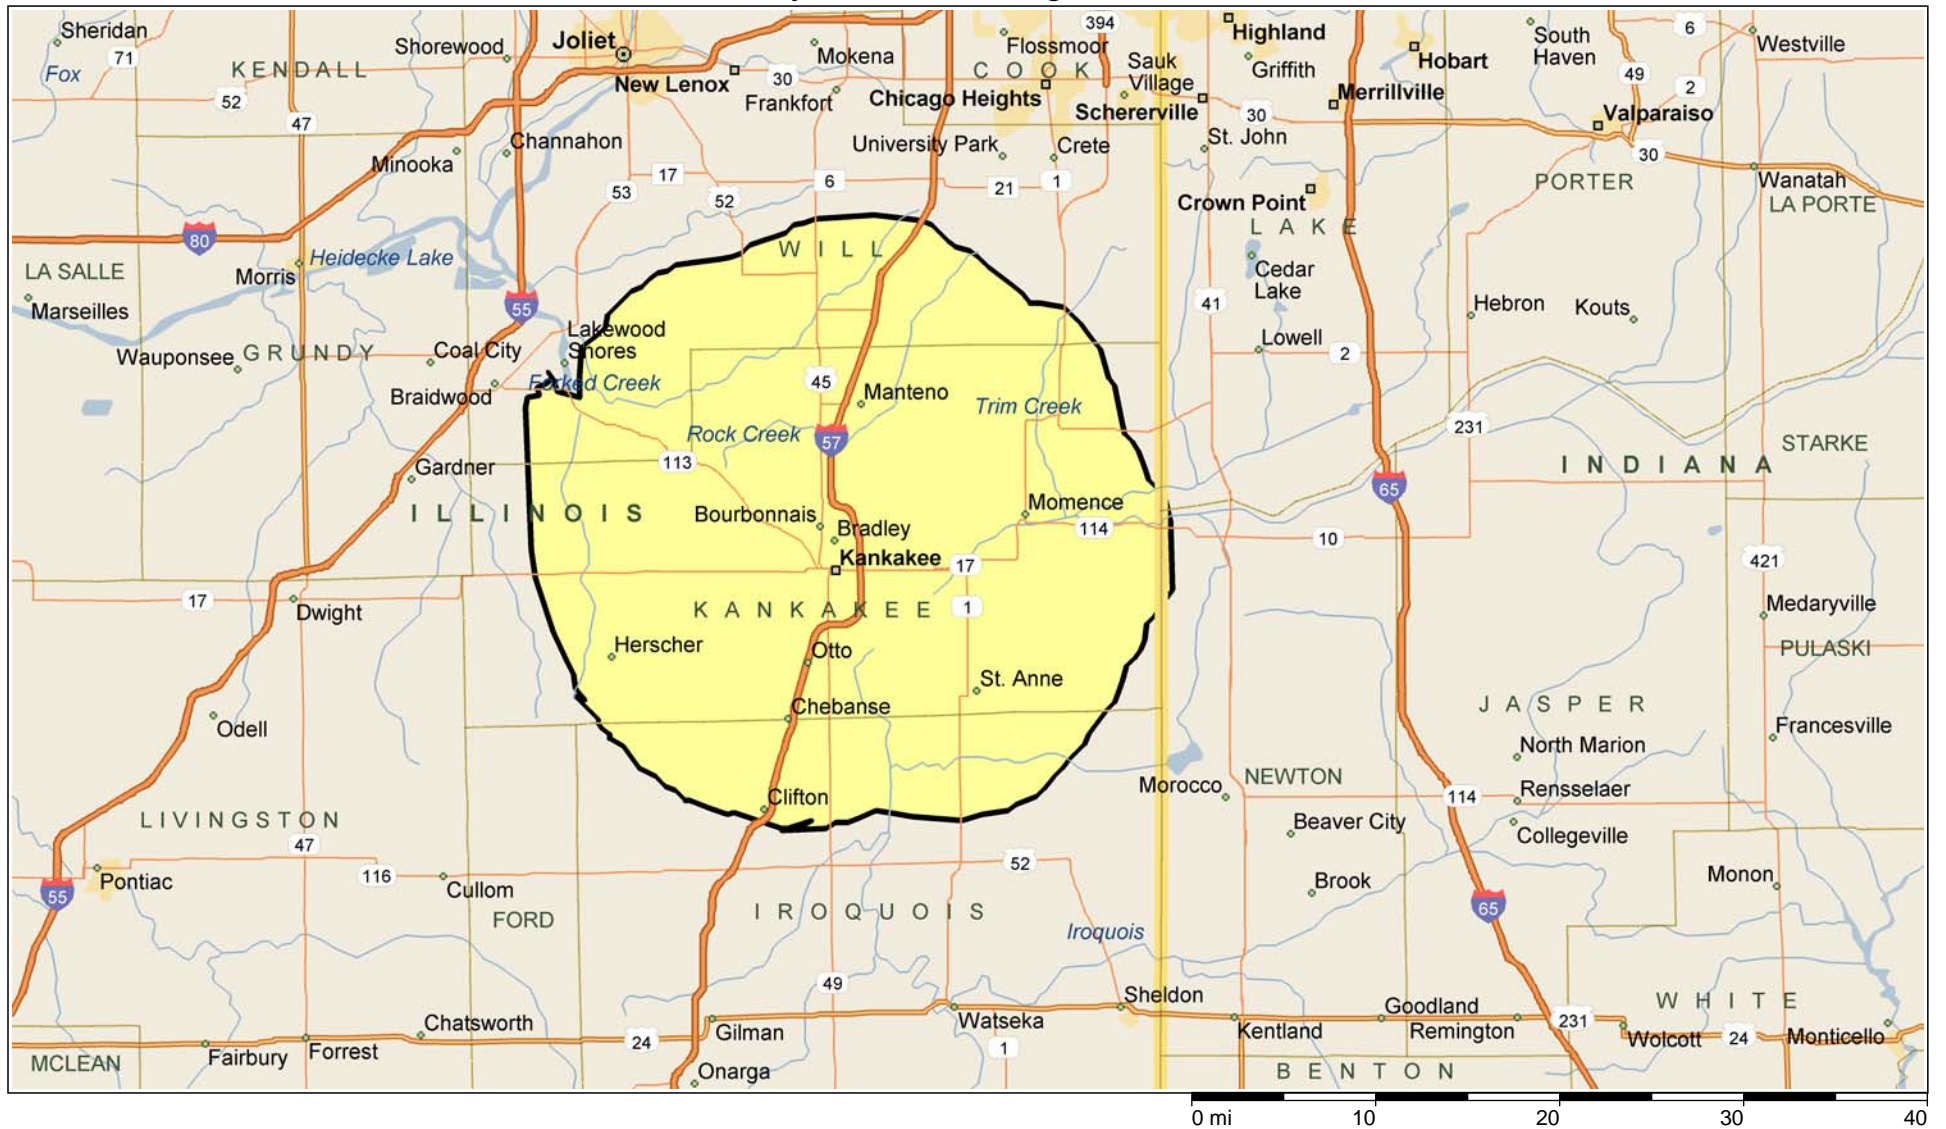

# Bradely Tower coverage Estimate

Coverage Estimate based on 450 MHz, 40 watt Motorola Solutions TRBO Mobile Radios using 3DB gain antennas.